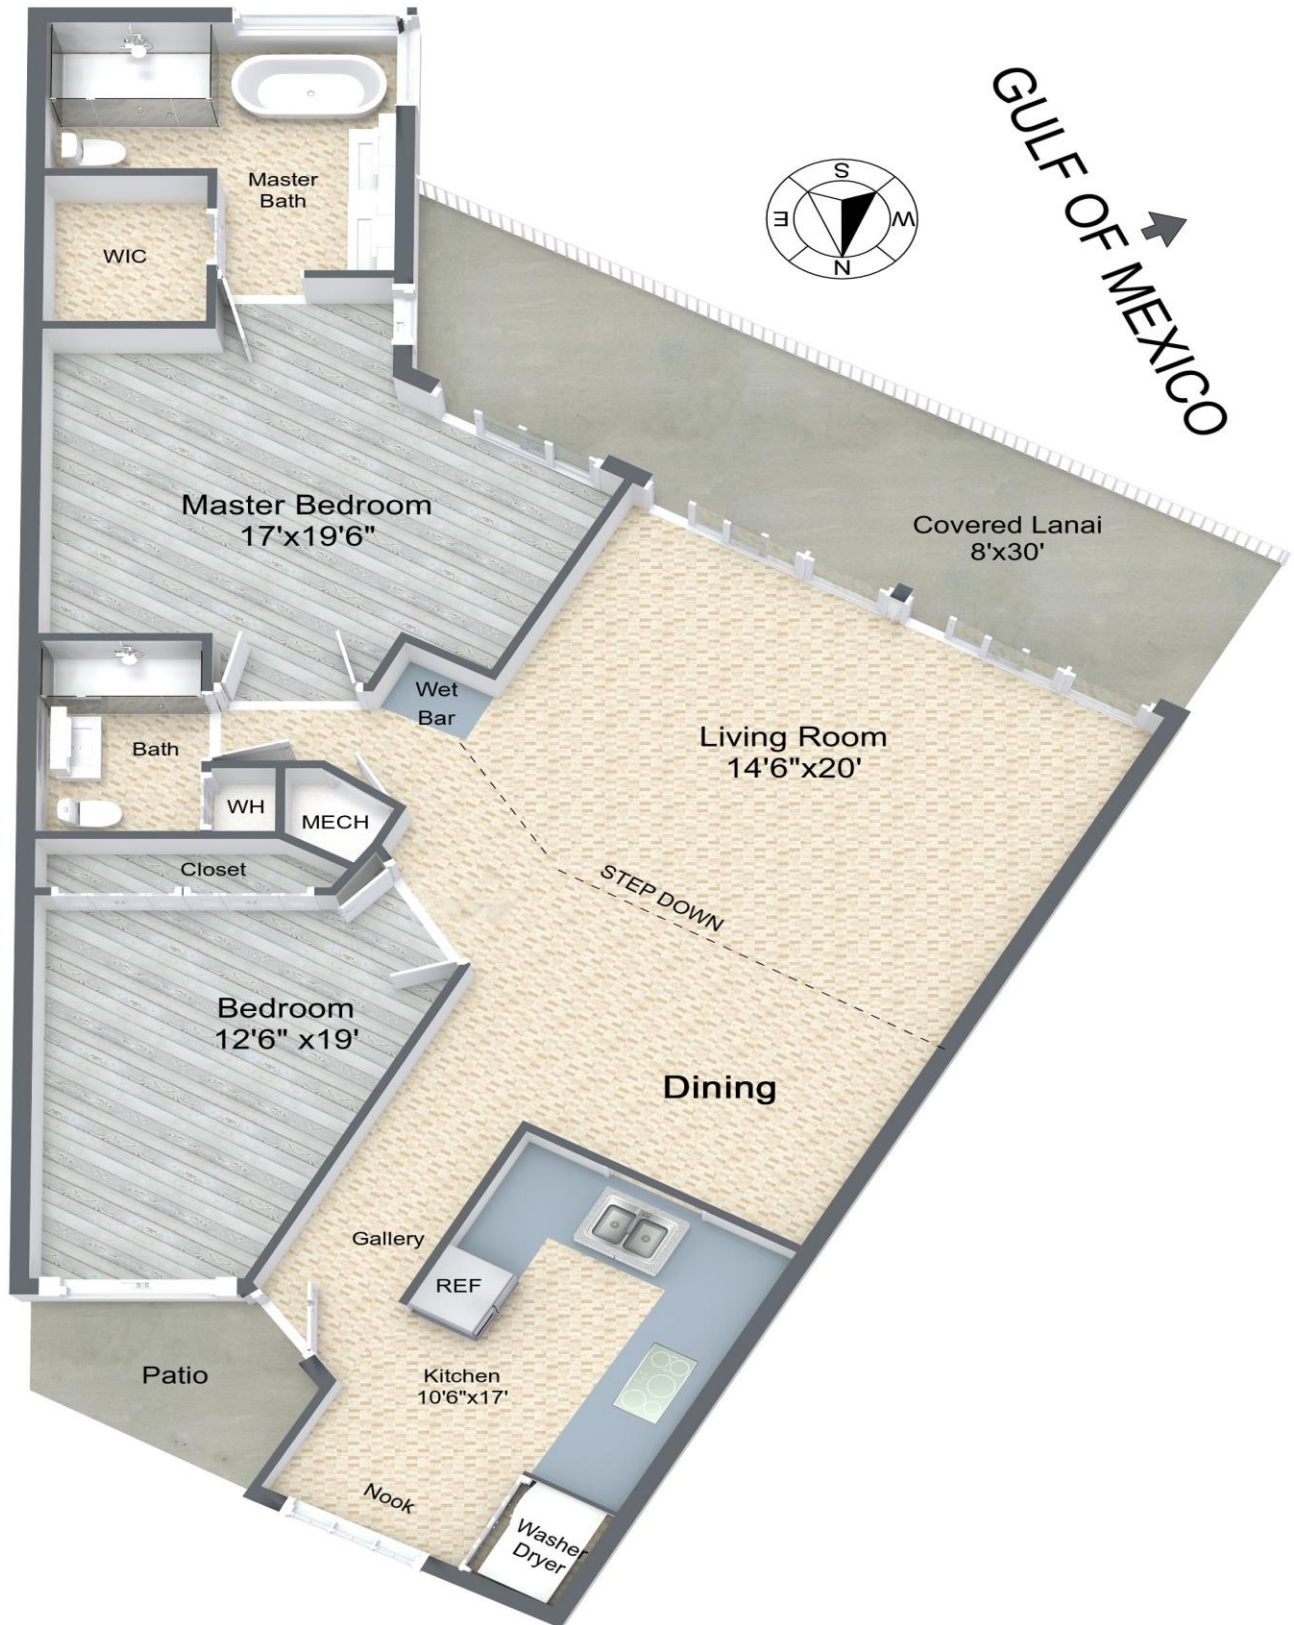

# La Peninsula 444

Total Living Area: **1440** ft<sup>2</sup>  
Lanai Area: **225** ft<sup>2</sup>  
**Total Area: 1665** ft<sup>2</sup>

3D Renderings & Measurements Are Approximate