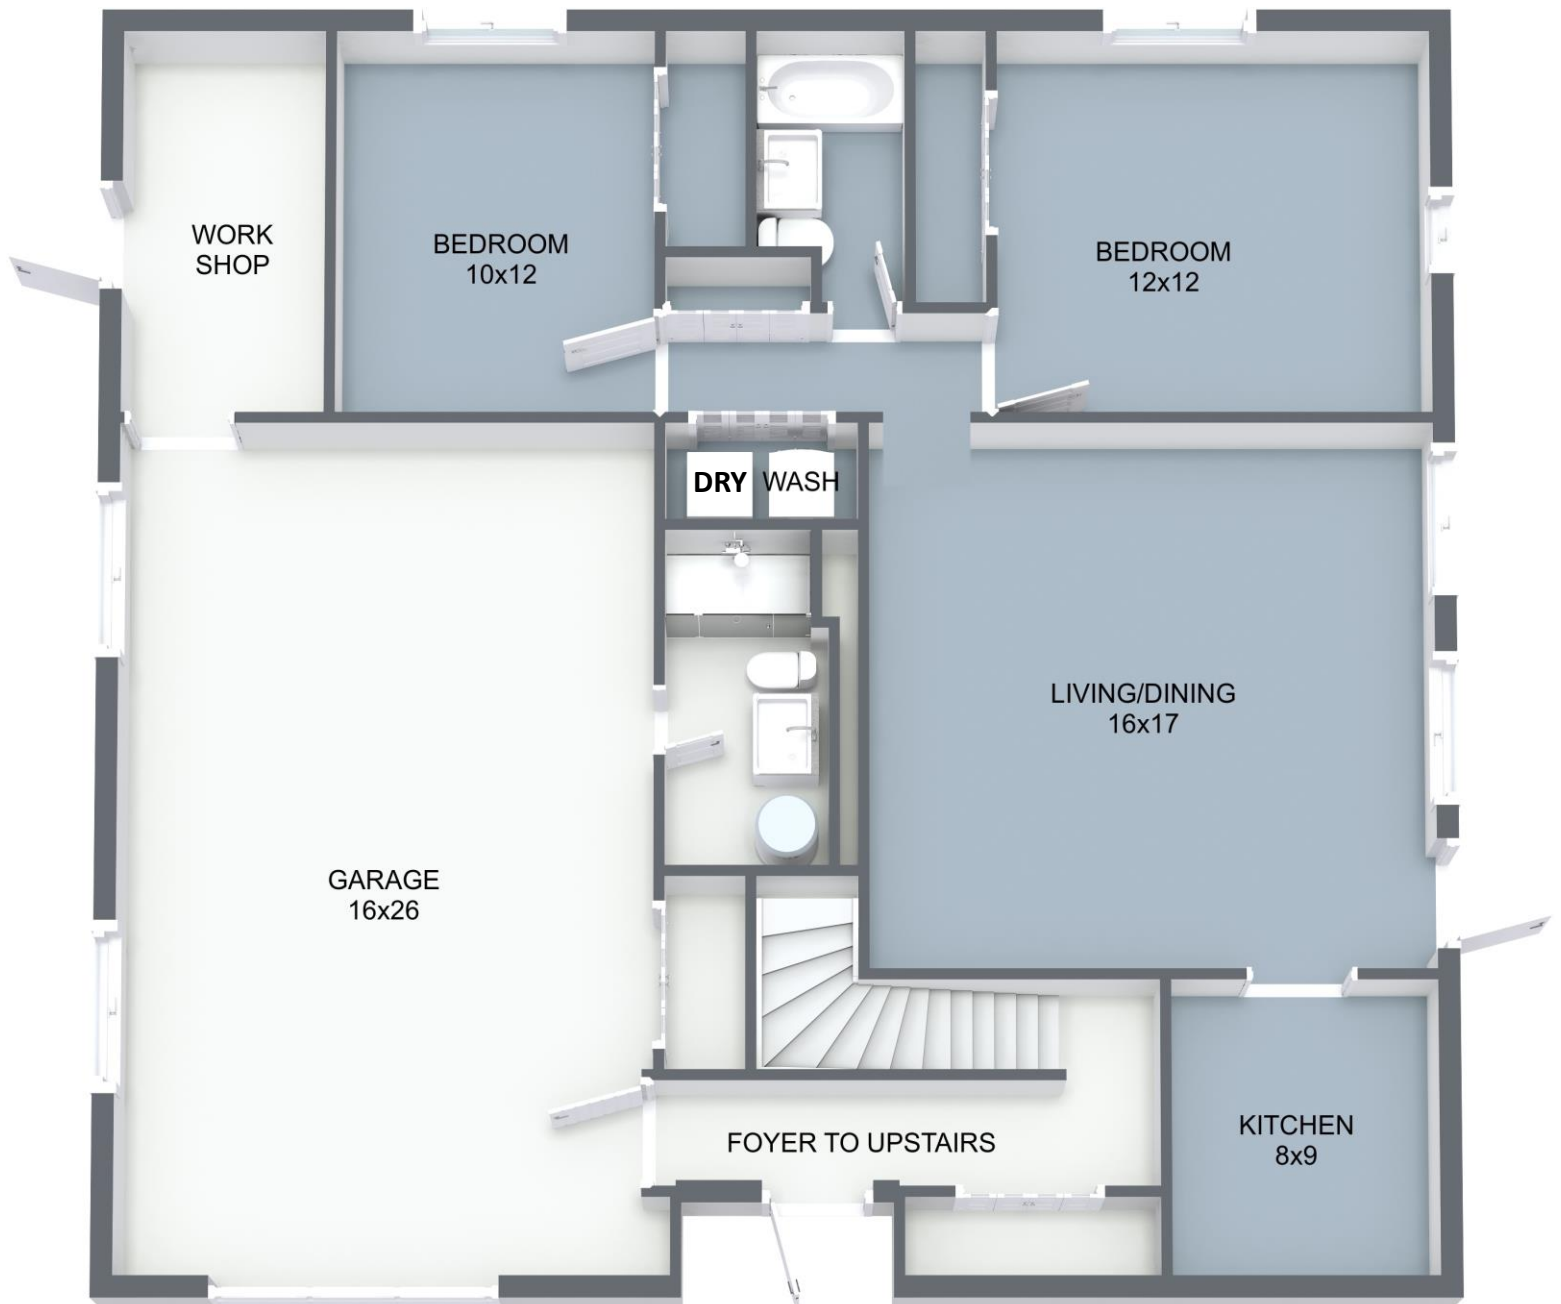

160 Trinidad St

First Floor

Downstairs Unit: **1012 ft²**

Garage/Workshop/Foyer: **588 ft²**

Total Floor 1: 1600 ft²

3D Renderings Are Approximate

160 Trinidad St

Second Floor

Upstairs Unit: **1346** ft²

Lanai: **254** ft²

Total Floor 2: 1600 ft²

3D Renderings Are Approximate