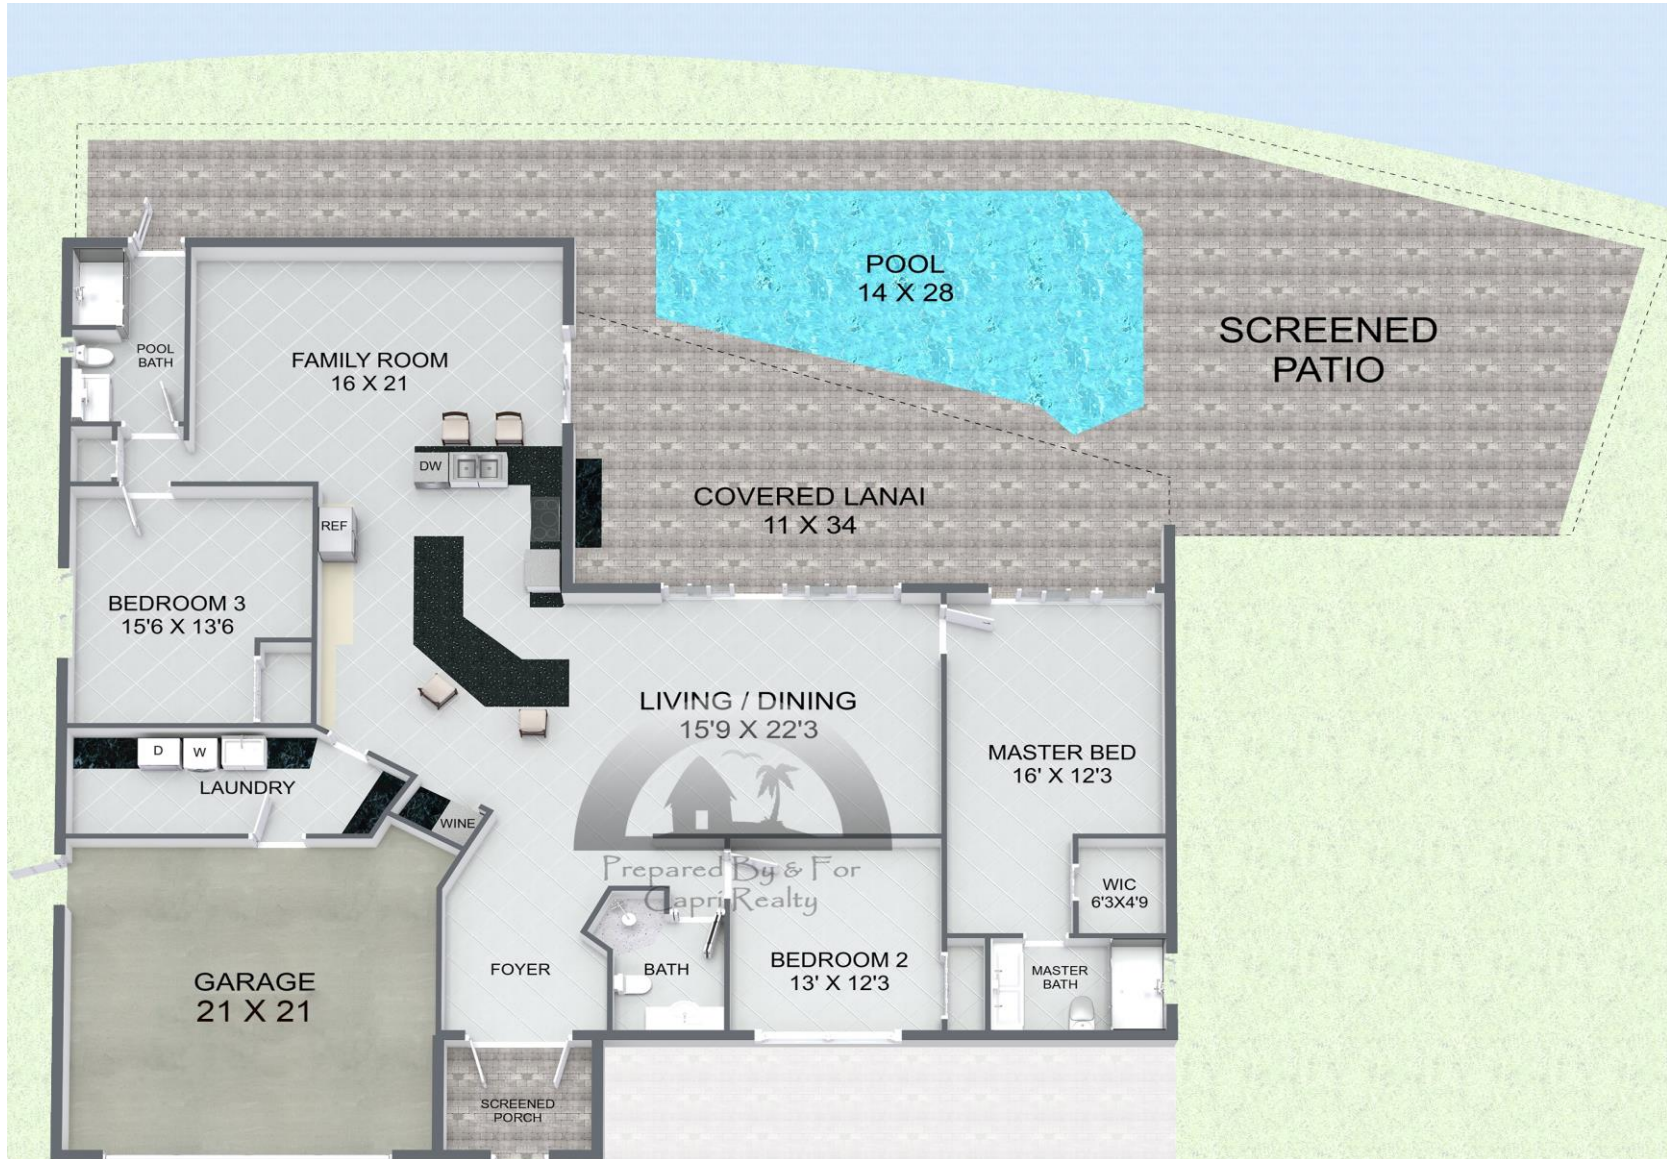

# 154 Tahiti Cir

Total Living Area: **2372 ft<sup>2</sup>**  
Additional Area: **2536 ft<sup>2</sup>**  
**Total Area: 4908 ft<sup>2</sup>**

3D Renderings Are Approximate