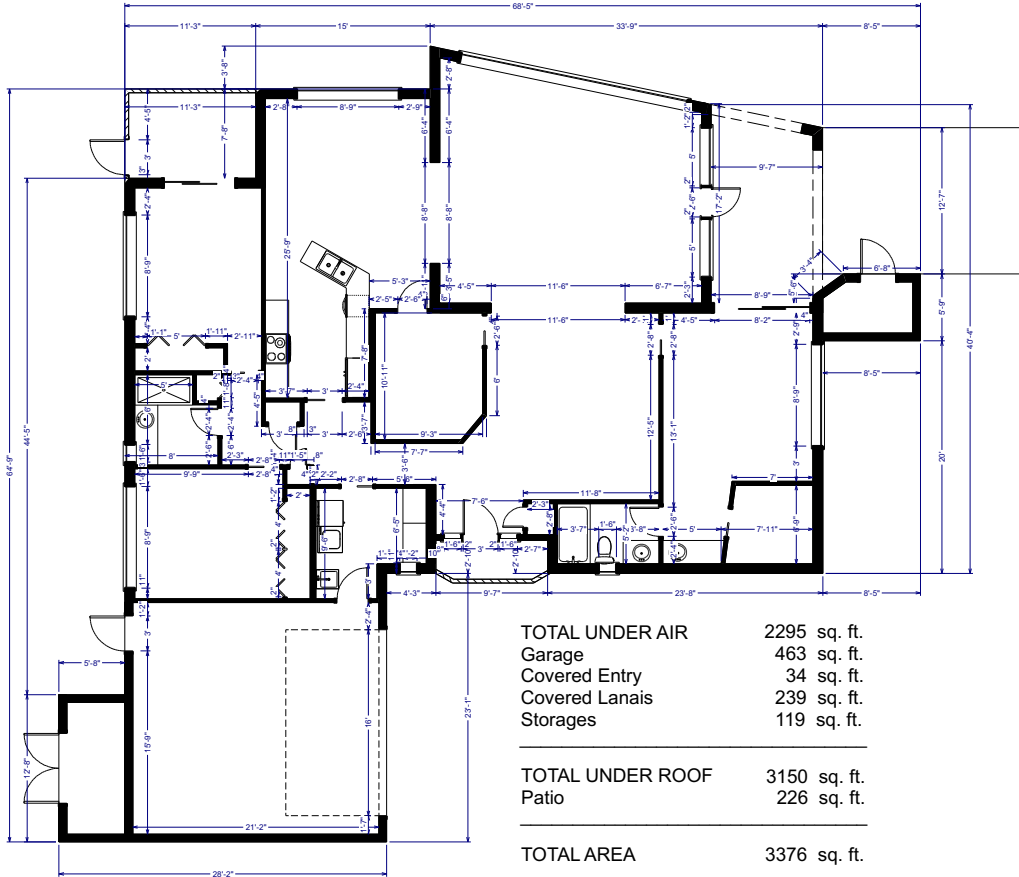

14 HAWK STREET ISLE OF CAPRI, FL

Prepared exclusively for John Rogers